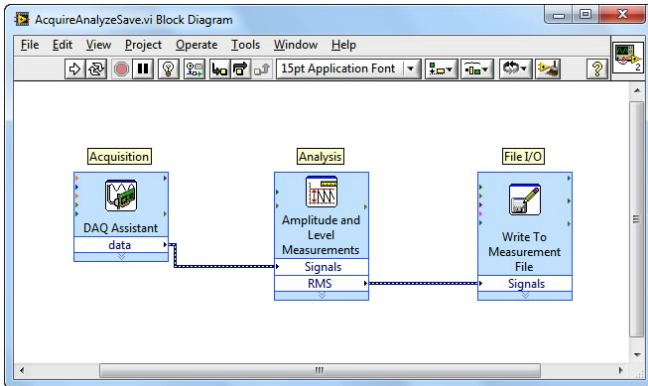

CS485/540 Software Engineering

Chapter 7 – Notes

Cengiz Günay

Fall 2012

Flow-oriented Design

- Data-flow: good for parallelism
LabView programming language uses it:

- Control-flow Modeling:
Model View Controller (MVC) framework for WebApps